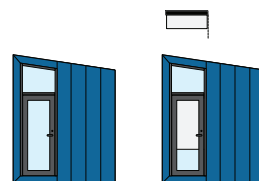

Options

The Bunkie offers a wide variety of furniture options to suit your lifestyle. A wall bed, modular cabinetry, or table & chairs are great ways to increase small space functionality. Choose from a selection of standing seam steel colours, privacy blinds and maple style flooring.

Metal Cladding Options

Blinds

Basecamp

Flooring