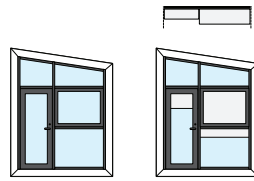

Options

The Bunkie offers a wide variety of furniture options to suit your lifestyle. A wall bed, modular cabinetry, or table & chairs are great ways to increase small space functionality. Choose from a selection of standing seam steel colours, privacy blinds and maple style flooring.

Metal Cladding Options

Blinds

Highland

Flooring