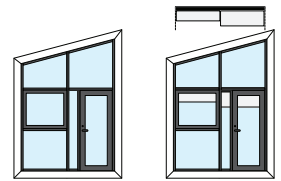

Options

The Bunkie offers a wide variety of furniture options to suit your lifestyle. A wall bed, modular cabinetry, or table & chairs are great ways to increase small space functionality. Choose from a selection of standing seam steel colours, privacy blinds and maple style flooring.

Metal Cladding Options

Blinds

Aspen

Flooring