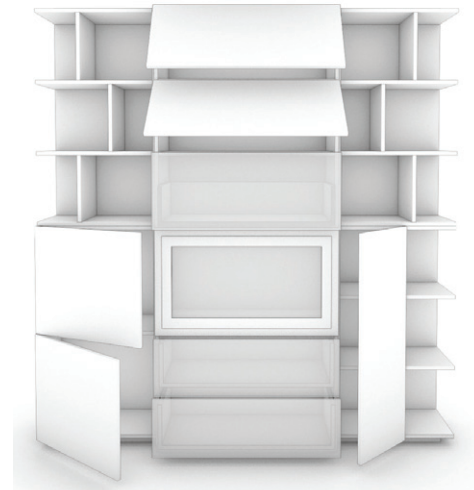

Furniture

The Feature Wall

Every Bunkie offers the option to enhance your space with a feature wall, designed to be both stylish and functional. This modular cabinetry system allows you to tailor the storage and display areas to perfectly fit your unique needs and preferences.

The Wall Bed

Turn your Bunkie into your own private oasis. Wall beds are an amazing way to create a multi-functional space. Available in Queen and Double sizes, in vertical or horizontal configurations. Fold the bed away and have ample room to play.

Potential Furniture Layouts

Options

The Bunkie offers a wide variety of furniture options to suit your lifestyle. A wall bed, modular cabinetry, or table & chairs are great ways to increase small space functionality. Choose from a selection of standing seam steel colours, privacy blinds and maple style flooring.