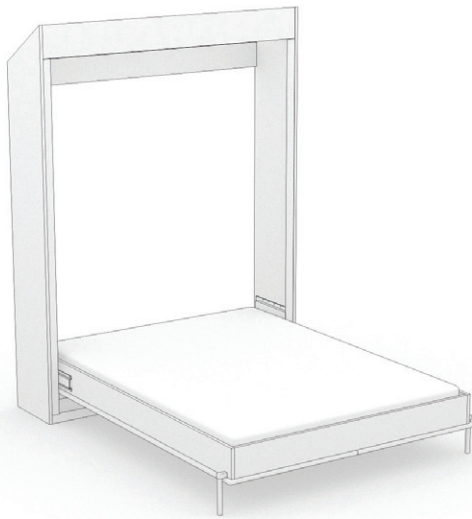

Furniture

The Feature Wall

Every Bunkie offers the option to enhance your space with a feature wall, designed to be both stylish and functional. This modular cabinetry system allows you to tailor the storage and display areas to perfectly fit your unique needs and preferences.

The Wall Bed

Turn your Bunkie into your own private oasis. Wall beds are an amazing way to create a multi-functional space. Available in Queen and Double sizes, in vertical or horizontal configurations. Fold the bed away and have ample room to play.

Potential Furniture Layouts

Options

The Bunkie offers a wide variety of furniture options to suit your lifestyle. A wall bed, modular cabinetry, or table & chairs are great ways to increase small space functionality. Choose from a selection of standing seam steel colours, privacy blinds and maple style flooring.